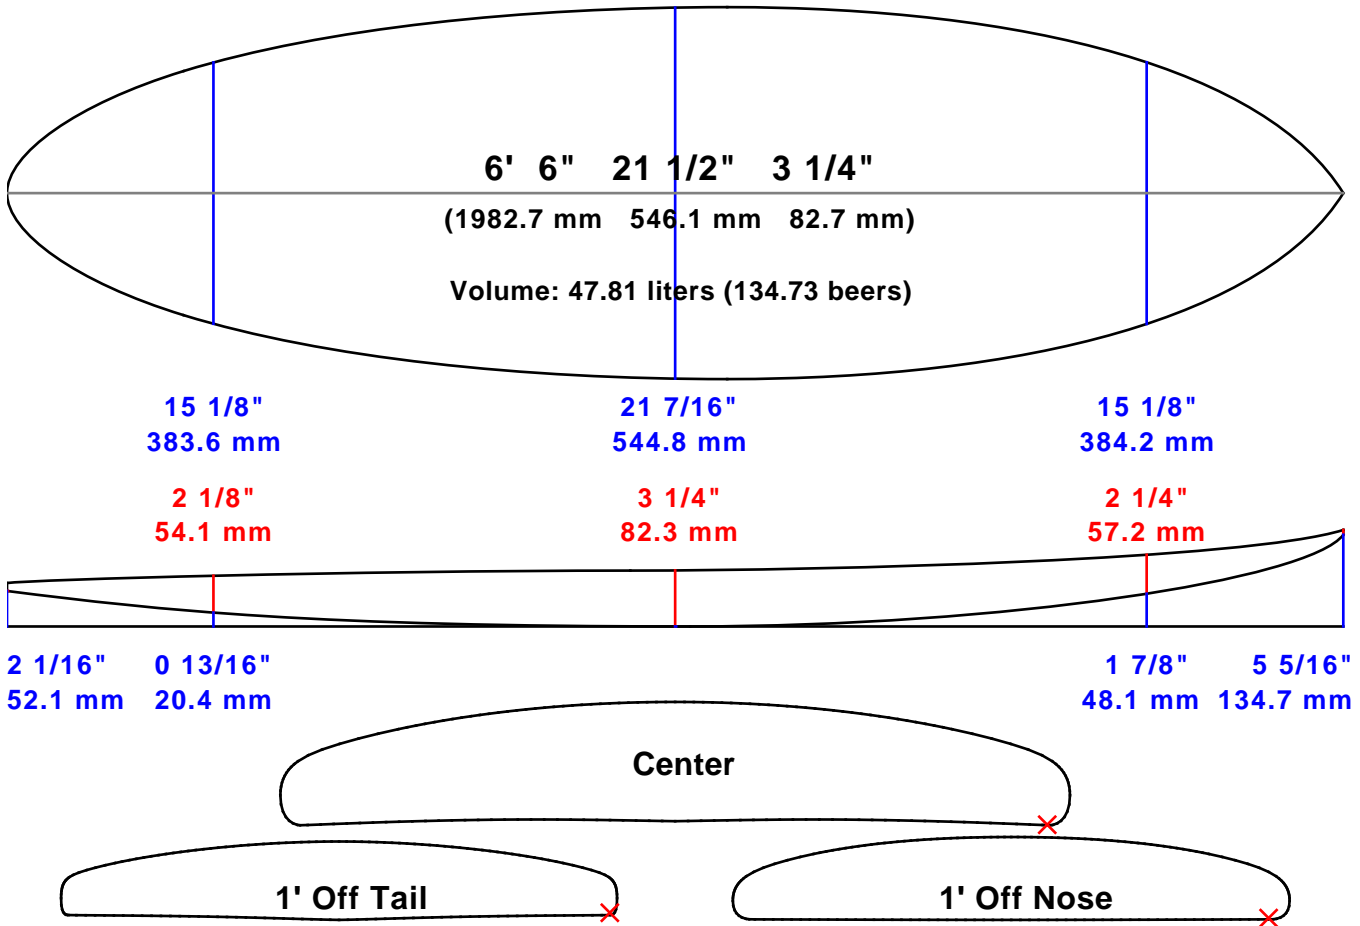

AKU SHAPER

Customer:

Date:

4 janv. 2017

Length:

6' 6" (1982.7)

Width:

21 1/2" (546.1)

Thickness:

3 1/4" (82.7)

Tail Stop:

43 5/16" (1100.0)

File: Black Wings Raven 6'6

Designed by: Renaud DERIBANK:

Measurements are center, one foot in and one foot back, over curve.

Comments: